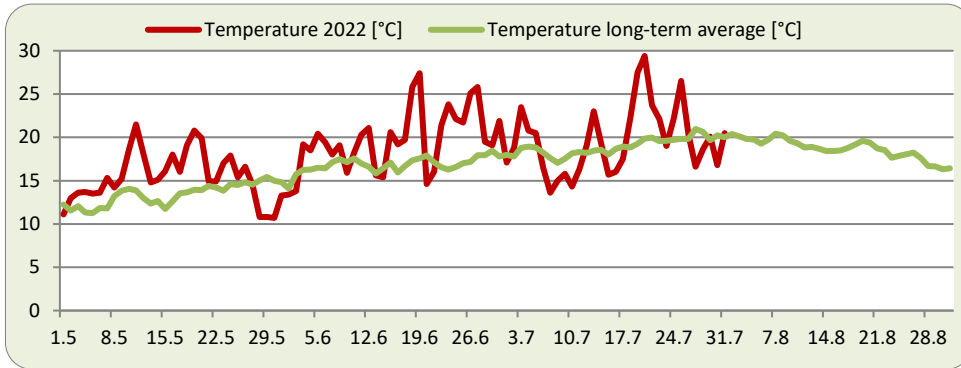

Report on Weather and Hop Growing Conditions: Week 30

Report Period: July 25, 2022 - July 31, 2022

TETTNANG

Comments: Temperatures continue to be high, which negatively affects the water supply of the soil. All varieties are developing cones now. Occasional re-treatments against the spider mite are being carried out. Other diseases are under control.

Variety	Comment	Development
Tettnanger	Cone set	-
Mittelfrüher	Cone set	-
Tradition	Cone set	o
Herkules	Cone set	o

(++ very good; + good; o average; - weak; -- very weak)

(Tendency: stable ↑, decreasing ←, increasing →)

Report on Weather and Hop Growing Conditions: Week 30

Report Period: July 25, 2022 - July 31, 2022

ELBE SAALE

Variety	Comment	Development
Perle	Beginning cone set / cone set	--/-
Northern Brewer	Cone set	--/-
Magnum	Cone set	-
Herkules	Cone set	-/o