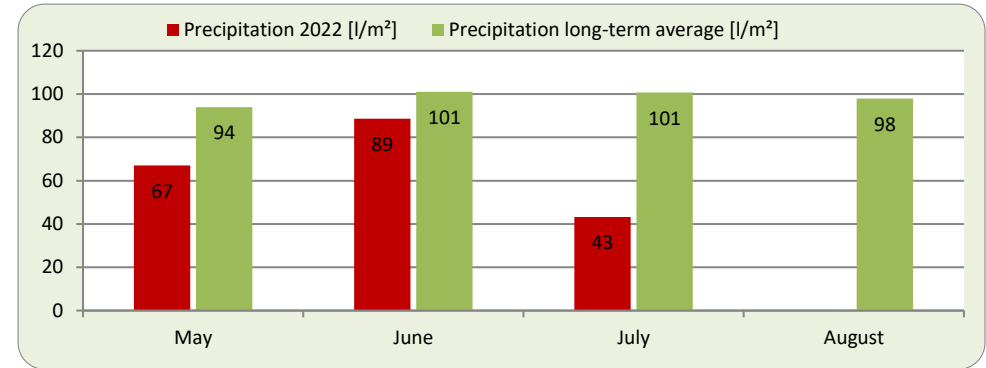

Report on Weather and Hop Growing Conditions: Week 30

Report Period: July 25, 2022 - July 31, 2022

HALLERTAU

Variety	Comment	Development
Tradition	Beginning cone set / cone set	--/-
Perle	Beginning cone set / cone set	--/-
Magnum	Beginning cone set / cone set	--/-
Herkules	Cone set	-/o

(++ very good; + good; o average; - weak; -- very weak)

(Tendency: stable ↑, decreasing ←, increasing →)

Comments: Only low rainfall could not improve the water supply. The main aroma varieties are significantly less developed than the main bitter variety Herkules. Pest pressure from the red spider mite remains high. At the same time, control measures proved difficult due to the lack of availability of plant protection products.

Report on Weather and Hop Growing Conditions: Week 30

Report Period: July 25, 2022 - July 31, 2022

TETTNANG

Comments: Temperatures continue to be high, which negatively affects the water supply of the soil. All varieties are developing cones now. Occasional re-treatments against the spider mite are being carried out. Other diseases are under control.