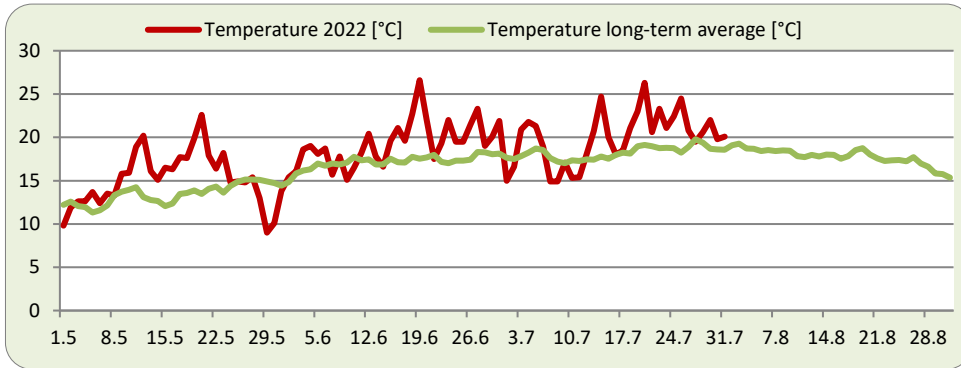

Report on Weather and Hop Growing Conditions: Week 30

Report Period: July 25, 2022 - July 31, 2022

HALLERTAU

Variety	Comment	Development
Tradition	Beginning cone set / cone set	--/-
Perle	Beginning cone set / cone set	--/-
Magnum	Beginning cone set / cone set	--/-
Herkules	Cone set	-/o

(++ very good; + good; o average; - weak; -- very weak)

(Tendency: stable ↑, decreasing ←, increasing →)

Comments: Only low rainfall could not improve the water supply. The main aroma varieties are significantly less developed than the main bitter variety Herkules. Pest pressure from the red spider mite remains high. At the same time, control measures proved difficult due to the lack of availability of plant protection products.

Report on Weather and Hop Growing Conditions: Week 30

Report Period: July 25, 2022 - July 31, 2022

TETTNANG

Comments: Temperatures continue to be high, which negatively affects the water supply of the soil. All varieties are developing cones now. Occasional re-treatments against the spider mite are being carried out. Other diseases are under control.