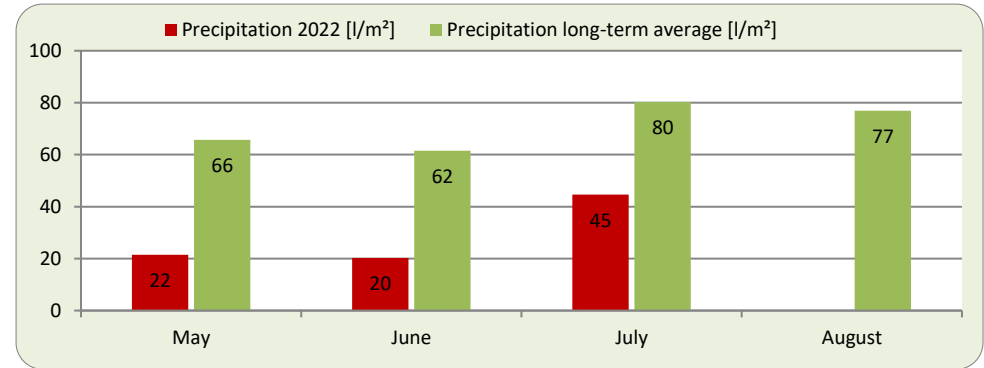

Report on Weather and Hop Growing Conditions: Week 30

Report Period: July 25, 2022 - July 31, 2022

TETTNANG

Comments: Temperatures continue to be high, which negatively affects the water supply of the soil. All varieties are developing cones now. Occasional re-treatments against the spider mite are being carried out. Other diseases are under control.

Variety	Comment	Development
Tettnanger	Cone set	-
Mittelfrüher	Cone set	-
Tradition	Cone set	o
Herkules	Cone set	o

(++ very good; + good; o average; - weak; -- very weak)

(Tendency: stable ↑, decreasing ←, increasing →)

Report on Weather and Hop Growing Conditions: Week 30

Report Period: July 25, 2022 - July 31, 2022

ELBE SAALE

Variety	Comment	Development
Perle	Beginning cone set / cone set	--/-
Northern Brewer	Cone set	--/-
Magnum	Cone set	-
Herkules	Cone set	-/o