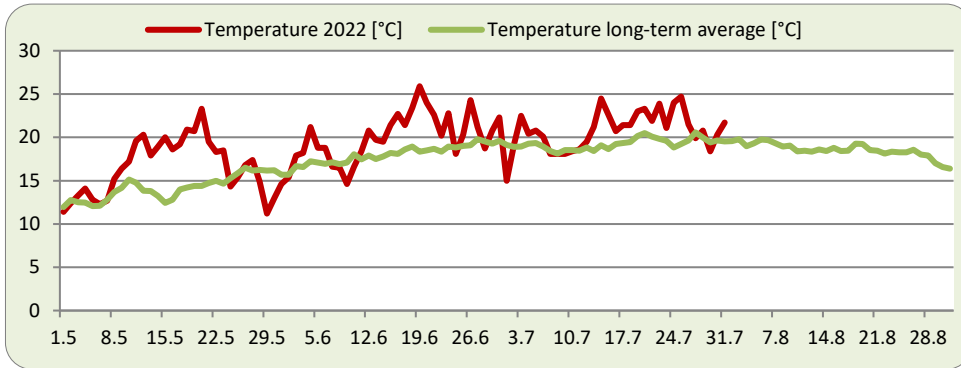

(++ very good; + good; o average; - weak; -- very weak)

(Tendency: stable ↑, decreasing ←, increasing →)

Comments: Only low rainfall could not improve the water supply. The main aroma varieties are significantly less developed than the main bitter variety Herkules. Pest pressure from the red spider mite remains high. At the same time, control measures proved difficult due to the lack of availability of plant protection products.

Report on Weather and Hop Growing Conditions: Week 30

Report Period: July 25, 2022 - July 31, 2022

TETTNANG

Comments: Temperatures continue to be high, which negatively affects the water supply of the soil. All varieties are developing cones now. Occasional re-treatments against the spider mite are being carried out. Other diseases are under control.