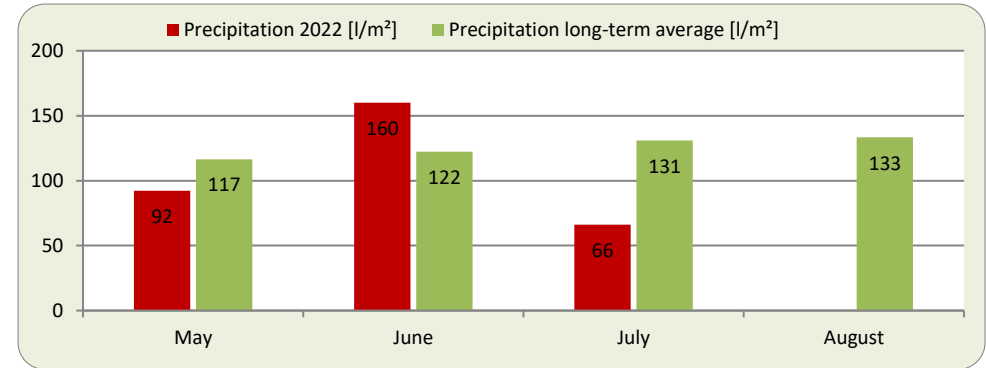

Report on Weather and Hop Growing Conditions: Week 30

Report Period: July 25, 2022 - July 31, 2022

HALLERTAU

Variety	Comment	Development
Tradition	Beginning cone set / cone set	--/-
Perle	Beginning cone set / cone set	--/-
Magnum	Beginning cone set / cone set	--/-
Herkules	Cone set	-/o

(++ very good; + good; o average; - weak; -- very weak)

(Tendency: stable ↑, decreasing ←, increasing →)

Comments: Only low rainfall could not improve the water supply. The main aroma varieties are significantly less developed than the main bitter variety Herkules. Pest pressure from the red spider mite remains high. At the same time, control measures proved difficult due to the lack of availability of plant protection products.

Report on Weather and Hop Growing Conditions: Week 30

Report Period: July 25, 2022 - July 31, 2022

TETTNANG

Comments: Temperatures continue to be high, which negatively affects the water supply of the soil. All varieties are developing cones now. Occasional re-treatments against the spider mite are being carried out. Other diseases are under control.