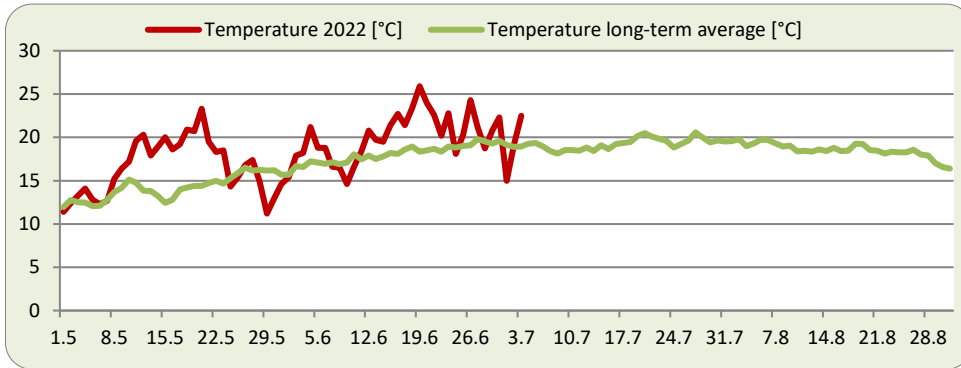

Report on Weather and Hop Growing Conditions: Week 26

Report Period: June 27, 2022 - July 3, 2022

HALLERTAU

Variety	Comment	Development
Tradition	partly start of flowering	0
Perle	above trellis height / partly start of flowering	-
Magnum	partly start of flowering	-
Herkules	formation of lateral arms / partly start of flowering	+

(++ very good; + good; 0 average; - weak; -- very weak)

(Tendency: stable ↑, decreasing ←, increasing →)

Comments: With the exception of Friday, the past week was again very warm. As a result, many hops - even those that have been weakly developed so far - have already formed flower sprouts. Farmers were sowing the catch crop. A downy mildew spraying warning was released for susceptible varieties.

Report on Weather and Hop Growing Conditions: Week 26

Report Period: June 27, 2022 - July 3, 2022

TETTNANG

Variety	Comment	Development
Tettninger	start of flowering	+
Mittelfrüher	start of flowering	0
Tradition	above trellis height	+
Herkules	above trellis height / formation of lateral arms	+