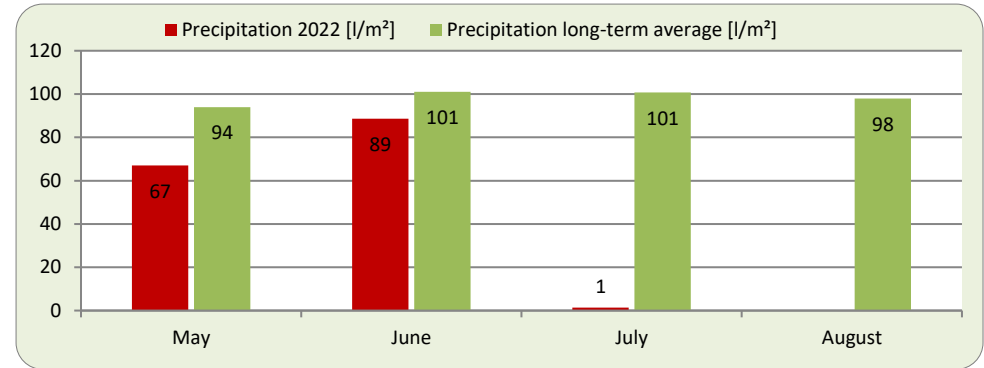

Report on Weather and Hop Growing Conditions: Week 26

Report Period: June 27, 2022 - July 3, 2022

HALLERTAU

Variety	Comment	Development
Tradition	partly start of flowering	0
Perle	above trellis height / partly start of flowering	-
Magnum	partly start of flowering	-
Herkules	formation of lateral arms / partly start of flowering	+

(++ very good; + good; 0 average; - weak; -- very weak)

(Tendency: stable ↑, decreasing ←, increasing →)

Comments: With the exception of Friday, the past week was again very warm. As a result, many hops - even those that have been weakly developed so far - have already formed flower sprouts. Farmers were sowing the catch crop. A downy mildew spraying warning was released for susceptible varieties.

Report on Weather and Hop Growing Conditions: Week 26

Report Period: June 27, 2022 - July 3, 2022

TETTNANG

Variety	Comment	Development
Tettninger	start of flowering	+
Mittelfrüher	start of flowering	0
Tradition	above trellis height	+
Herkules	above trellis height / formation of lateral arms	+