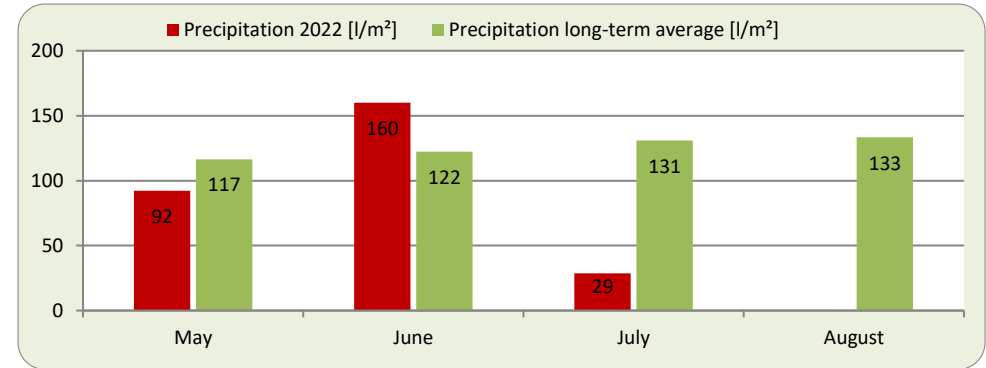

Report on Weather and Hop Growing Conditions: Week 26

Report Period: June 27, 2022 - July 3, 2022

HALLERTAU

Variety	Comment	Development
Tradition	partly start of flowering	0
Perle	above trellis height / partly start of flowering	-
Magnum	partly start of flowering	-
Herkules	formation of lateral arms / partly start of flowering	+

(++ very good; + good; 0 average; - weak; -- very weak)

(Tendency: stable ↑, decreasing ←, increasing →)

Comments: With the exception of Friday, the past week was again very warm. As a result, many hops - even those that have been weakly developed so far - have already formed flower sprouts. Farmers were sowing the catch crop. A downy mildew spraying warning was released for susceptible varieties.

Report on Weather and Hop Growing Conditions: Week 26

Report Period: June 27, 2022 - July 3, 2022

TETTNANG

Variety	Comment	Development
Tettninger	start of flowering	+
Mittelfrüher	start of flowering	0
Tradition	above trellis height	+
Herkules	above trellis height / formation of lateral arms	+