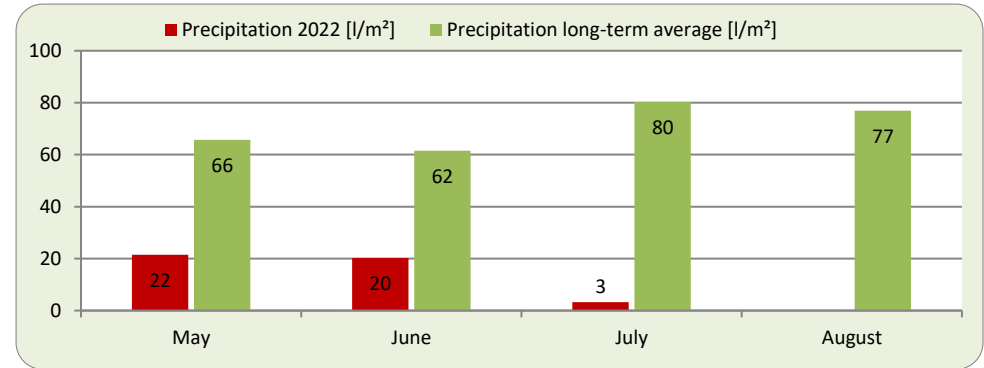

Report on Weather and Hop Growing Conditions: Week 26

Report Period: June 27, 2022 - July 3, 2022

TETTNANG

Variety	Comment	Development
Tettninger	start of flowering	+
Mittelfrüher	start of flowering	0
Tradition	above trellis height	+
Herkules	above trellis height / formation of lateral arms	+

(++ very good; + good; 0 average; - weak; -- very weak)

(Tendency: stable ↑, decreasing ←, increasing →)

Comments: The past week was characterized by high temperatures and partly heavy thundershowers. The high temperatures inhibited growth somewhat. Treatments against aphids and downy mildew were carried out.

Report on Weather and Hop Growing Conditions: Week 26

Report Period: June 27, 2022 - July 3, 2022

ELBE SAALE

Variety	Comment	Development
Perle	500-600	-
Northern Brewer	550-650	-
Magnum	Gerüsthöhe	-
Herkules	Gerüsthöhe	0