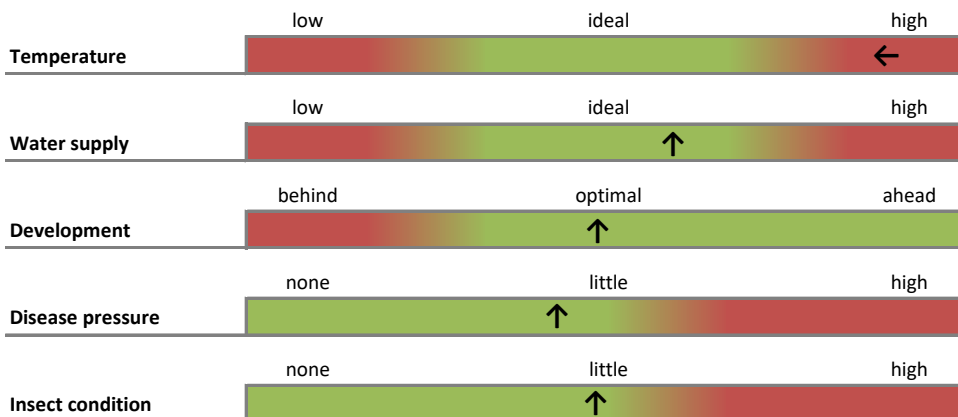

(++ very good; + good; 0 average; - weak; -- very weak)

(Tendency: stable ↑, decreasing ←, increasing →)

Comments: With the exception of Friday, the past week was again very warm. As a result, many hops - even those that have been weakly developed so far - have already formed flower sprouts. Farmers were sowing the catch crop. A downy mildew spraying warning was released for susceptible varieties.

Report on Weather and Hop Growing Conditions: Week 26

Report Period: June 27, 2022 - July 3, 2022

TETTNANG

Variety	Comment	Development
Tettninger	start of flowering	+
Mittelfrüher	start of flowering	0
Tradition	above trellis height	+
Herkules	above trellis height / formation of lateral arms	+

(++ very good; + good; 0 average; - weak; -- very weak)

(Tendency: stable ↑, decreasing ←, increasing →)

Comments: The past week was characterized by high temperatures and partly heavy thundershowers. The high temperatures inhibited growth somewhat. Treatments against aphids and downy mildew were carried out.