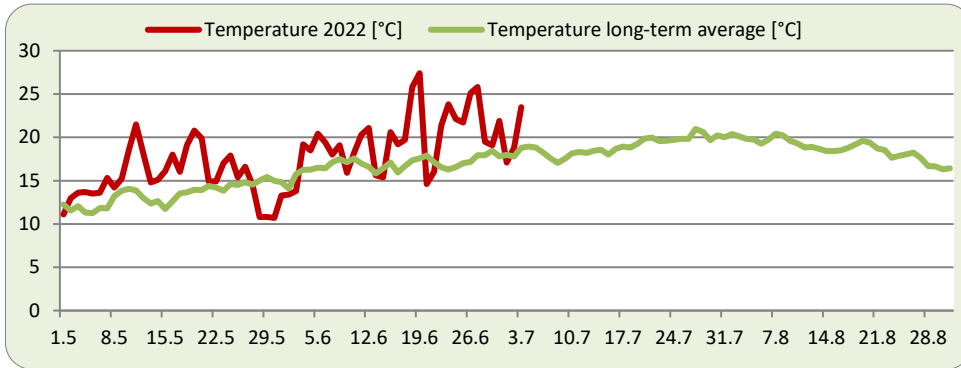

Report on Weather and Hop Growing Conditions: Week 26

Report Period: June 27, 2022 - July 3, 2022

TETTNANG

Variety	Comment	Development
Tettninger	start of flowering	+
Mittelfrüher	start of flowering	0
Tradition	above trellis height	+
Herkules	above trellis height / formation of lateral arms	+

(++ very good; + good; 0 average; - weak; -- very weak)

(Tendency: stable ↑, decreasing ←, increasing →)

Comments: The past week was characterized by high temperatures and partly heavy thundershowers. The high temperatures inhibited growth somewhat. Treatments against aphids and downy mildew were carried out.

Report on Weather and Hop Growing Conditions: Week 26

Report Period: June 27, 2022 - July 3, 2022

ELBE SAALE

Variety	Comment	Development
Perle	500-600	-
Northern Brewer	550-650	-
Magnum	Gerüsthöhe	-
Herkules	Gerüsthöhe	0