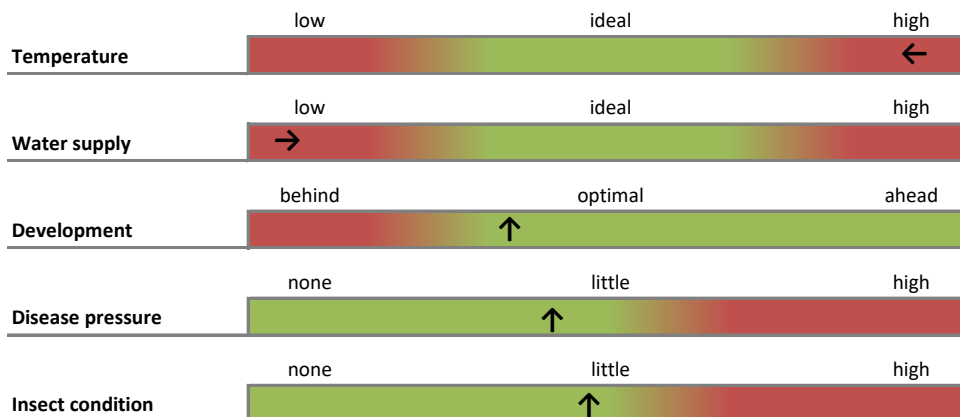

Variety	Comment	Development
Perle	500-600	-
Northern Brewer	550-650	-
Magnum	Gerüsthöhe	-
Herkules	Gerüsthöhe	0

Comments: Single rain showers provided minimal improvement of the water supply in the upper soil layers. The growth status shows very unbalanced development across the growing area. Leaf defoliation was executed.

(++ very good; + good; o average; - weak; -- very weak)

(Tendency: stable ↑, decreasing ←, increasing →)