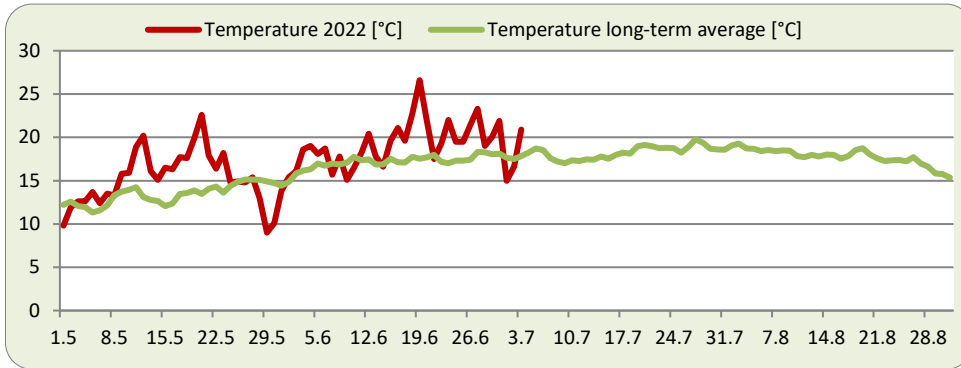

Report on Weather and Hop Growing Conditions: Week 26

Report Period: June 27, 2022 - July 3, 2022

HALLERTAU

Variety	Comment	Development
Tradition	partly start of flowering	0
Perle	above trellis height / partly start of flowering	-
Magnum	partly start of flowering	-
Herkules	formation of lateral arms / partly start of flowering	+

(++ very good; + good; 0 average; - weak; -- very weak)

(Tendency: stable ↑, decreasing ←, increasing →)

Comments: With the exception of Friday, the past week was again very warm. As a result, many hops - even those that have been weakly developed so far - have already formed flower sprouts. Farmers were sowing the catch crop. A downy mildew spraying warning was released for susceptible varieties.

Report on Weather and Hop Growing Conditions: Week 26

Report Period: June 27, 2022 - July 3, 2022

TETTNANG

Variety	Comment	Development
Tettninger	start of flowering	+
Mittelfrüher	start of flowering	0
Tradition	above trellis height	+
Herkules	above trellis height / formation of lateral arms	+