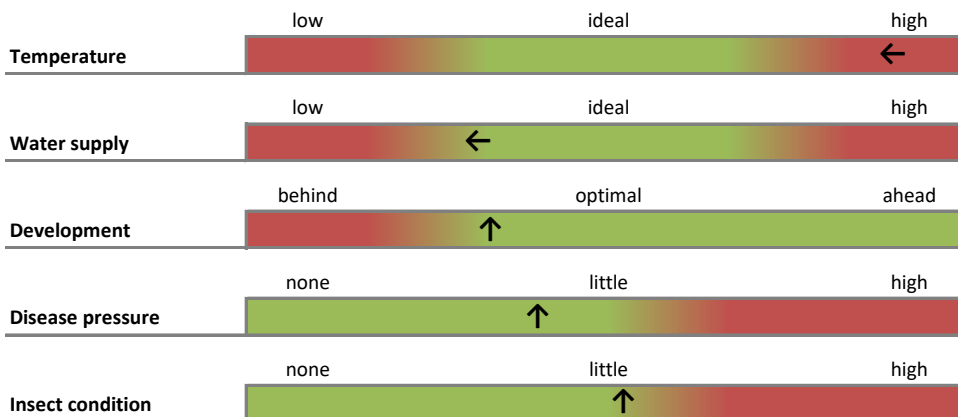

Report on Weather and Hop Growing Conditions: Week 26

Report Period: June 27, 2022 - July 3, 2022

HALLERTAU

Variety	Comment	Development
Tradition	partly start of flowering	0
Perle	above trellis height / partly start of flowering	-
Magnum	partly start of flowering	-
Herkules	formation of lateral arms / partly start of flowering	+

(++ very good; + good; 0 average; - weak; -- very weak)

(Tendency: stable ↑, decreasing ←, increasing →)

Comments: With the exception of Friday, the past week was again very warm. As a result, many hops - even those that have been weakly developed so far - have already formed flower sprouts. Farmers were sowing the catch crop. A downy mildew spraying warning was released for susceptible varieties.

Report on Weather and Hop Growing Conditions: Week 26

Report Period: June 27, 2022 - July 3, 2022

TETTNANG

Variety	Comment	Development
Tettninger	start of flowering	+
Mittelfrüher	start of flowering	0
Tradition	above trellis height	+
Herkules	above trellis height / formation of lateral arms	+

Comments: Single rain showers provided minimal improvement of the water supply in the upper soil layers. The growth status shows very unbalanced development across the growing area. Leaf defoliation was executed.